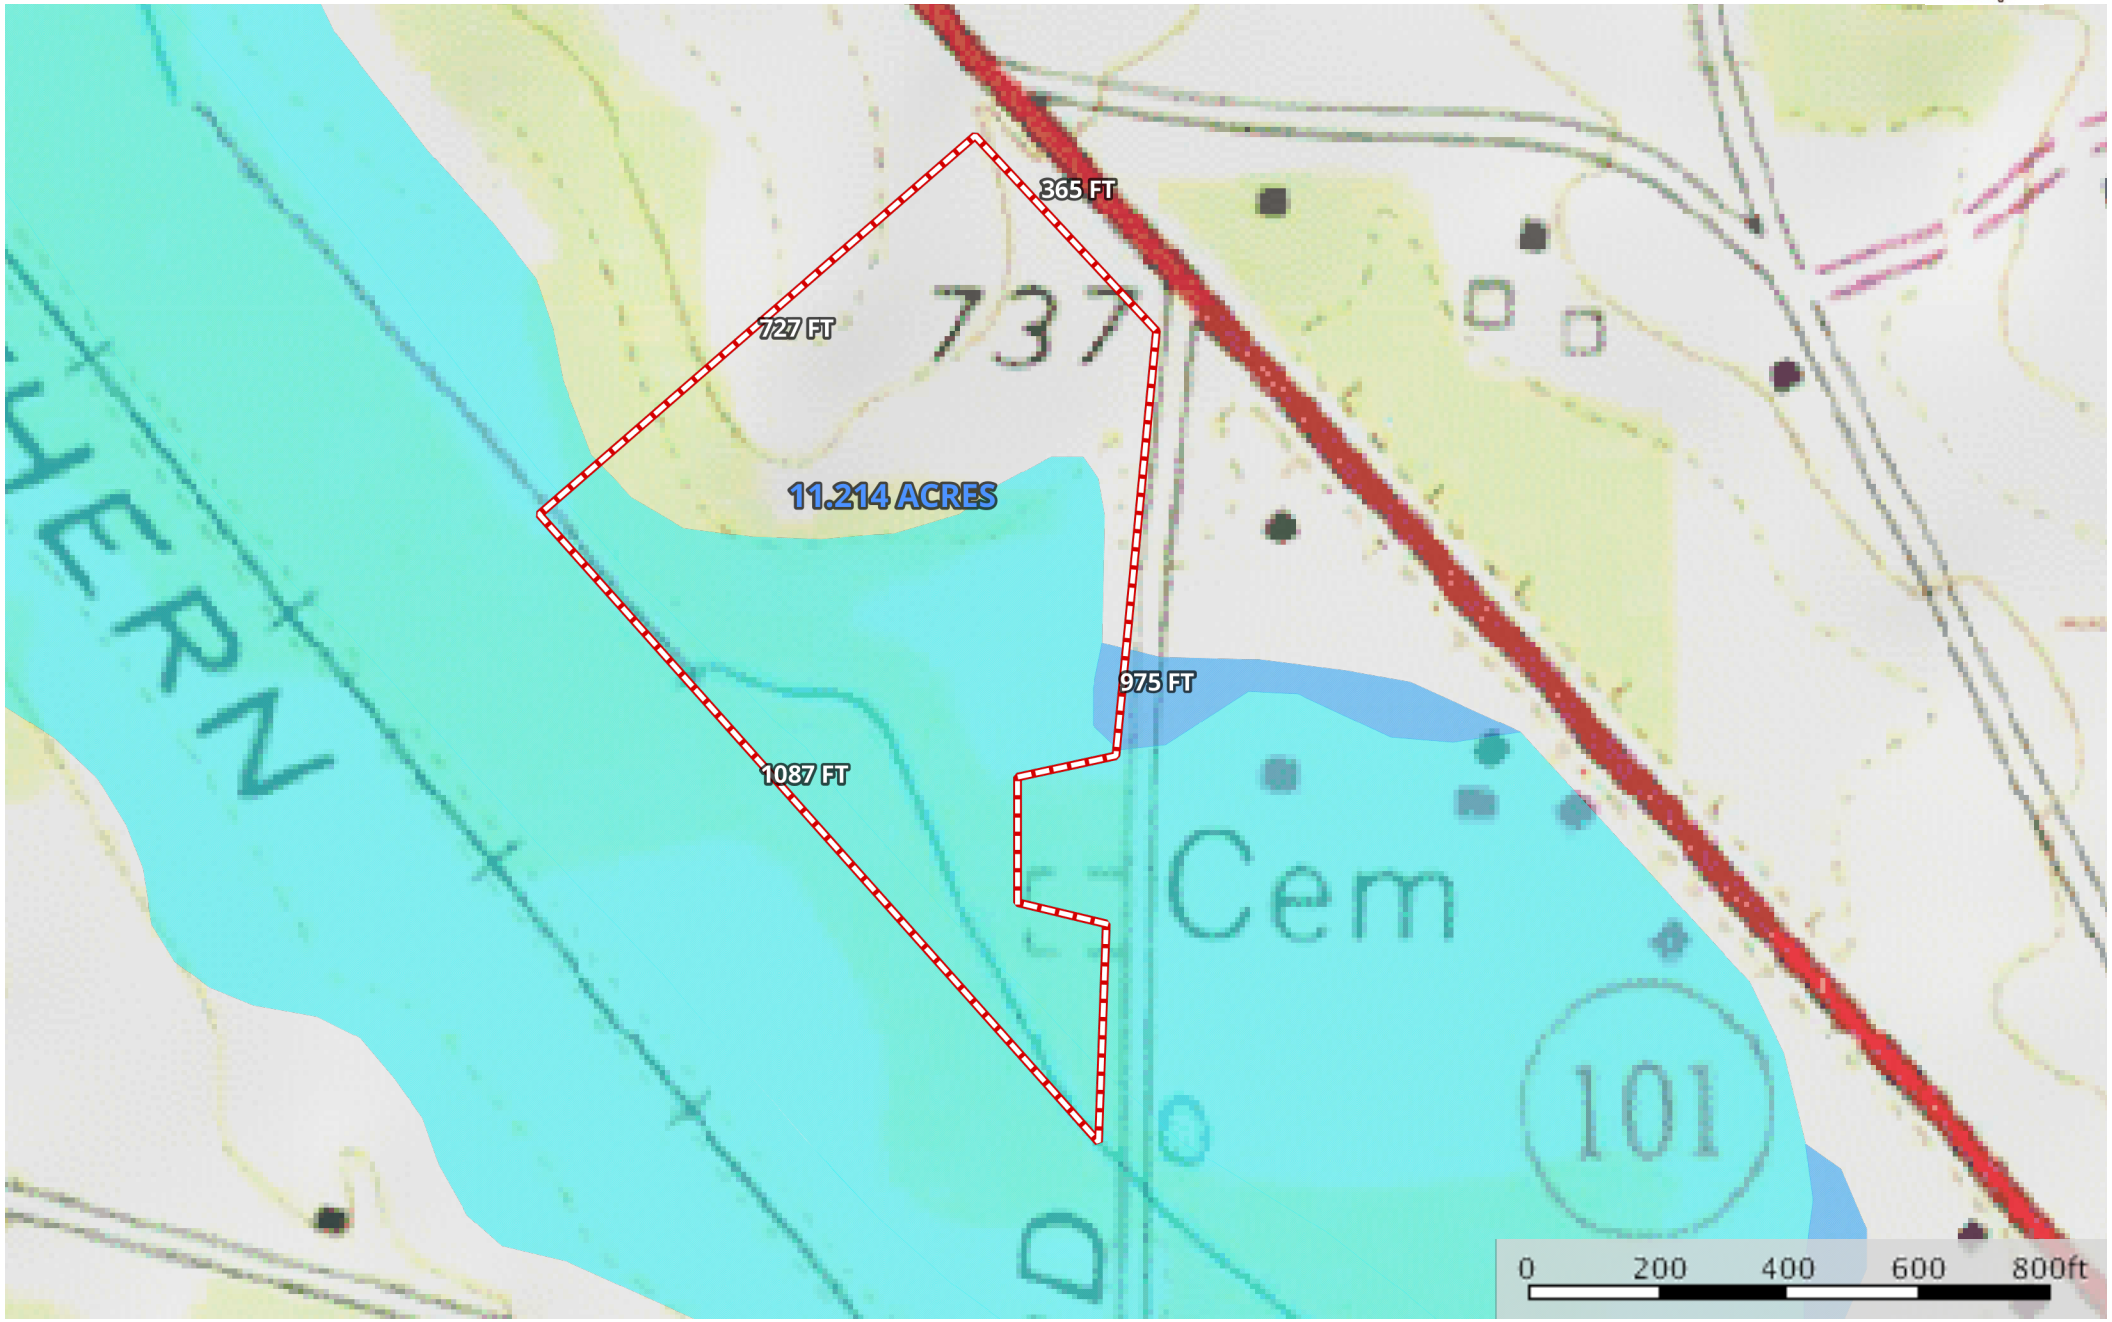

11.214 Commercial acres Hwy 101

Polk County, Georgia, 11.214 AC +/-

- Boundary
- 100 Year Floodplain
- 500 Year Floodplain